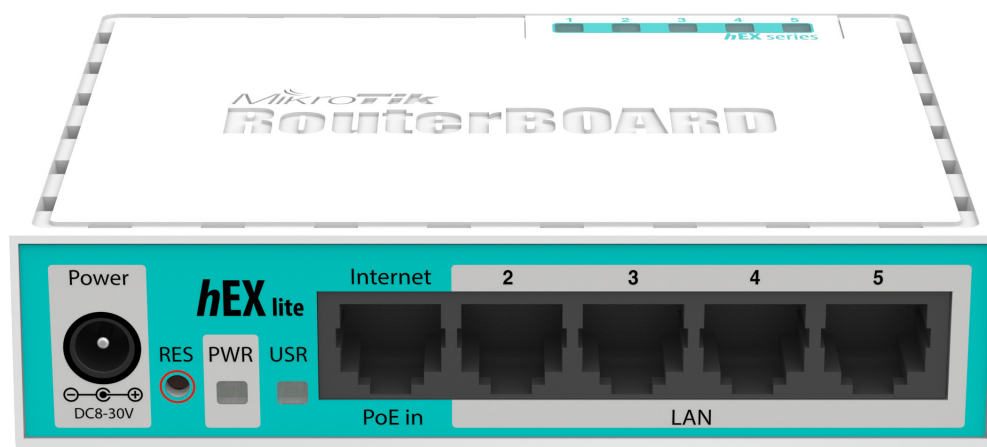

hEX lite

The hEX lite is a small five port ethernet router in a nice plastic case.

Not only this is an attractive looking tiny SOHO unit, its price is lower than the RouterOS license alone - there simply is no choice when it comes to managing your wired home network, the hEX lite has it all.

It's probably the most affordable MPLS capable router on the market! No more compromise between price and features - hEX lite has both. With its compact design and clean looks, it will fit perfectly into any SOHO environment.

Specifications

Product code	RB750r2
CPU nominal frequency	850 MHz
CPU core count	1
Size of RAM	64 MB
10/100 Ethernet ports	5
Switch chip model	QCA9531-BL3A-R
PoE in	Yes
Supported input voltage	6V - 30V
Dimensions	113 x 89 x 28mm
License level	4
Operating System	RouterOS
CPU	QCA9531-BL3A-R
Max Power consumption	2W
Suggested price	\$39.95

Included

12V 0.5A Power adapter